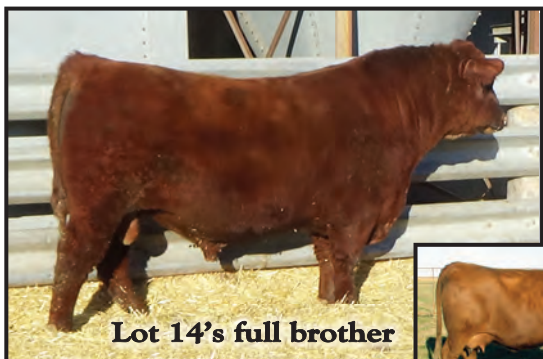

~ Red Angus Yearling Bulls ~

13 *OHRR Joker 108F 55J*

55J OHRR   2/26/21   87.5%   Not registered

RREDs Seneca E709	RREDs Seneca 731C
Sire	Bieber Tilly 139S
OHRR 108F	OHRR 60Y Saga of Wix 155C
Dam	OHRR 122D(dtr of Hobo 106)

Well made, heavy muscled, dark colored Seneca son with very good performance. He is 87.5% Red Angus and the other 12.5% was a solid red cow we brought in as a recip. He fits right in with rest of top bulls!

<u>EPDs:</u>	
BW	NA
WW	NA
YW	NA
Milk	NA
Stay	NA
Fat	NA
REA	NA
Marb	NA
<u>Wts:</u>	
BW	86
WW	784
YW	1352

14 *OHRR Jason 153D 56J*

56J OHRR   2/27/21   100% 1A   4524909

TWG Vessel U36D	Red Ringstead Kargo 215U
Sire	TWG 4L Ms Nora 263U
OHRR 60Y Ms Shawnee 153D	Six Mile Spencer 111B
Dam	OHRR 808 Trista of Wix 60Y

A complete, well made son of Vessel that could probably be used on heifers based on his GGP EPD for birth and the way he is built. We used his sire on heifers and also his full brother pictured below as a 2-year-old. He was one of our high seller last year. Dam MPPA is 104.

<u>EPDs:</u>	
BW	-1.1
WW	54
YW	85
Milk	31
Stay	16
Fat	.01
REA	.21
Marb	.30
<u>Wts:</u>	
BW	84
WW	627
YW	1051

Grandmother of lot 14 >