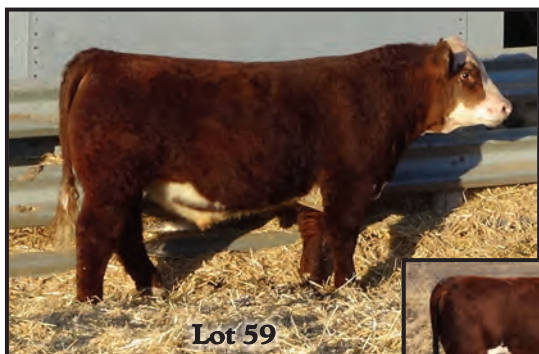

~ Hereford Fall Born Bulls ~

59 OHR Heppner Red Eye 157F H203

H203 OHRH 11/25/20 Polled 44301346

Boyd 31Z Blueprint 6153	R Leader 6964
Sire	NJW 91H 100W Rita 31Z ET
OHR Banner Girl CT 145C 157F	Dakitch MDK Caretaker 51B
Dam	OHR Banner Girl 24X 145C

<u>EPDs:</u>	
BW	2.1
WW	60
YW	96
Milk	29
M&G	59
Scr	1.6
Fat	.027
REA	.37
Marb	.02
<u>Wts:</u>	
BW	77
WW	672
YW	1091

Moderate, well muscled, heavily pigmented Blue Print fall bull with good length and performance. Grandmother has a 106 WWR with nice udder quality and is a daughter of the great 1K donor that has quickly become a cornerstone of our herd. Top 5% for Scrotal, Teat and Udder. Breed improver for 15 of 20 traits. Homo Polled also.

Selling 1/2 interest and full possession.

Granddam of lot 59 >