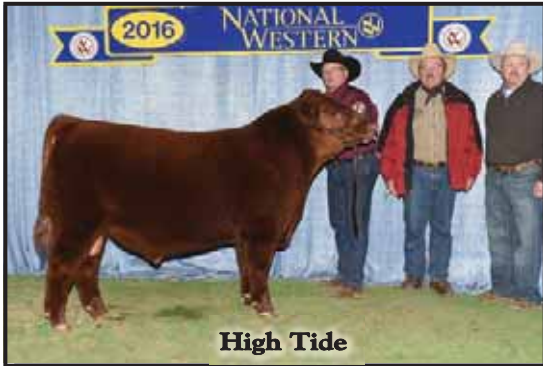

Red Bar-E-L Bessie 259T

EPDs:	
BW	1.6
WW	57
YW	87
Milk	14
REA	-.03
Marb	-.01

Reserve Champion Junior Bull Calf at the 2016 National Red Angus Show. We purchased High Tide with Lodoens of Westhope, ND during the 2016 Denver Stock Show. He weighed 870 on 9/15 and 1190 on 12/17 for a gain of 3.6/day since weaning. He has the muscle, depth, performance and backing of the great Bessie cow family. Contact us for semen on High Tide!