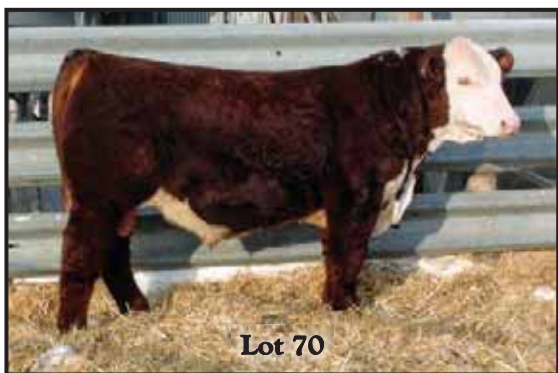

EPDs:	
BW	3.1
WW	54
YW	81
Milk	20
M&G	47
Scr	.6
Fat	-.042
REA	.65
Marb	-.04
Wts:	
BW	90
WW	783
YW	1242

Really good, long bodied, high performance, big hiped, dark colored son of Big Country. Dam is very nice 3 year old About Time grand-daughter. This bull came from a great herd - Pierce's Hereford Haven in Wisconsin. Top 10% for REA, Fat and Calving Ease Maternal. I'd expect this bull the sire high performance and great quality!