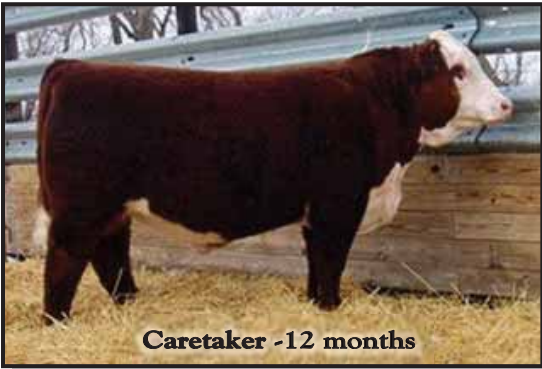

~ New at OHR ~

Dakitch MDK Caretaker 51B

MDK 51B   2/15/14   Polled   43476433

KJ 471T Border 679Z ET   TH SHR 605 57G Bismarck 243R ET
Sire

KJ HVH 33N Radisson 471T ET

Ms Makitch Mack Liz 28W   Harvie Traveler 69T

Dam

Ms Makitch Mack Liz 98S

EPDs:	
BW	4.8
WW	65
YW	109
Milk	22
M&G	54
Scr	.9
Fat	.038
REA	.57
Marb	.14
Wts:	
BW	87
WW	875
YW	1495

Homozygous Polled. Heavy muscled, high performance, deep middled, dark colored and short marked bull from a great cow family. Dam had A 114.3 WWR on 3 calves. Granddam was 104 and great granddam was a Dam of Distinction! 14.95 REA, 3.42 Marbling, and 39 scrotal. Owned with Dakitch Hereford Farms, Mn. Semen available.

Celebrating
80 Years
of excellence in
registered cattle!

Thank you!