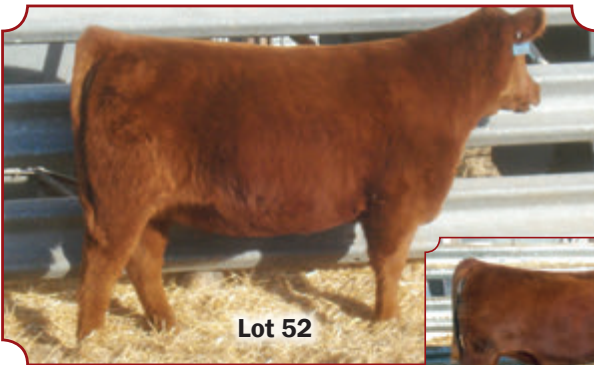

**This girl is a sure thing. Dam 24S had a bull in our last sale at 5750 - Her 2010 female sold for 4600. Sire 72X is out of 513 cow whose bulls have topped our last 3 sales. Very maternally strong pedigree.**