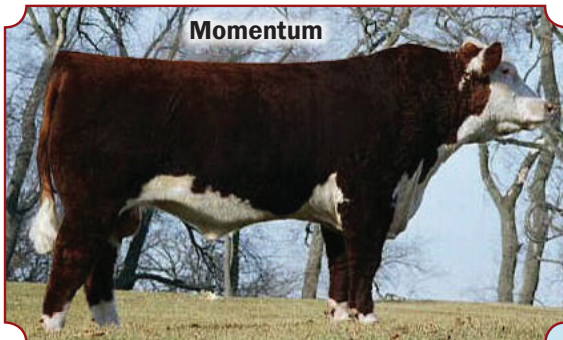

~ Hereford Reference Sires ~

A **RJH MOMENTUM H45**

RJH H45 5/4/1998 100% 1A 41028772

3D No Limit 09E REMITALL Boomer 46B

Sire: EE Tes 01141 ET

JR y168 Gloria c104 JR LB 621 Chivas Y168

Dam: JR P183 Gloria T43

8 Way Trait Leader and Breed Improver for 15 of 16 categories! Top 1% of breed for WW, Scrotal and REA. Top 5% for BW, M+G and CEZ. The only bull in the breed at 0.1 for BW, 1.11 for REA, 1.8 for Scrotal and 70 for WW! Selling some direct sons in this sale and some grandsons and granddaughters. Momentum was a National Show Class winner in 1999 and walked our pastures as a proven sire. No semen for sale.

BW	0.1
WW	70
YW	92
MILK	19
TM	54
SC	1.8
REA	1.11
FAT	-.015
IMF	-.03
BW	70
WW	728
YW	1310

Momentum