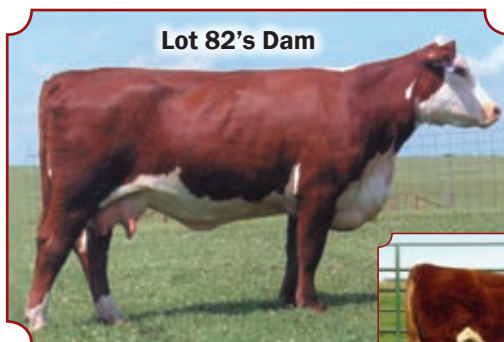

Maternal Sister to Lot 82 ->

82 OHR ALDONNA P606 50Y

OHR 50Y 2/24/2011 100% 1A 43221742

PW Victor Boomer P606 REMITALL Boomer 46B

Sire: PW Victoria 964 8114

LAKE Ladonna 212L VCR East Kodiak 506E

Dam: Lady Enforcer 1036

Fancy, attractive heifer by the breed's most popular sire for great females, P606. Dam is a great Kodiak daughter who has produced a $6,000 heifer and $4,500 bull. The P606 and Kodiak cross works well for us. She's in the top 10% for Milk and REA.

BW	3.1
WW	37
YW	57
MILK	26
TM	44
SC	.9
REA	.60
FAT	.033
IMF	.09
BW	78
WW	498
YW	705

Lot 82's Dam