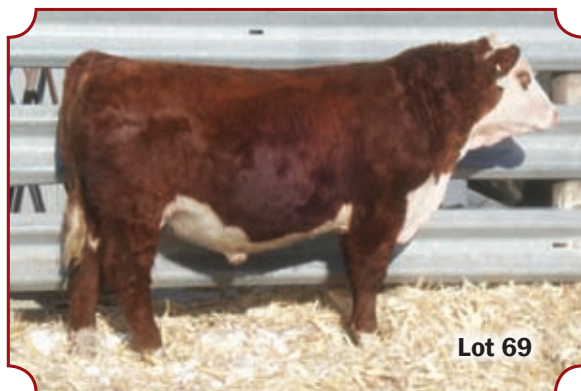

69 OHR GRIDMASTER N315 42Y

OHRR 42Y 2/21/2011 100% 1A 43221738

SHF Rib Eye M326 R117 KCF Bennett 3008 M326

Sire: HVH Miss Hudson 83K 8M

MC 9615 Dutchess N315 MC Ranger 9615

Dam: MC Victress 218 K005

BW	3.0
WW	49
YW	76
MILK	22
TM	47
SC	1.4
REA	.24
FAT	-.009
IMF	.23
BW	83
WW	564
YW	922

Moderate framed, dark colored, short marked bull with good depth and correctness. Dam is a high volume cow who's mother is a Dam of Distinction. Sire, Rib Eye, is a carcass sire from ABS lineup. 42Y is a breed improver for 15 of 16 categories and in the top 10% for Scrotal, Marbling, CEM, BII & CHB. Definite heifer bull!

Lot 69

71 LCC 7067 TICKER 167

LCC 167 3/7/2011 100% 1A 43187611

JJC LCC Limit Up 7067 PW Mohican Nasdaq P316

Sire: JJD 122L Jewel 4081 ET

PWD TFF Tess 72U STAR 68M Carlton 414R ET

Dam: LCC Rockin Forever 443A

BW	5.5
WW	51
YW	81
MILK	22
TM	47
SC	.9
REA	.42
FAT	-.005
IMF	-.02
BW	84
WW	718
YW	1116

Dark colored, short marked bull with good frame and length of body. Dam has 110 WWR on 2 calves. He's a breed improver for 11 of 16 categories and in the top 25% of breed for WW, M+G, Milk and REA.