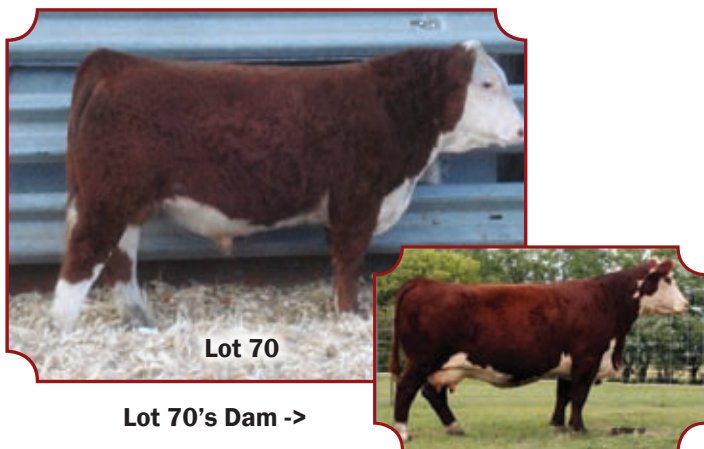

*Complete, long bodied bull with a great structure. Dam is a high volume, heavy milking cow with a 108 WWR. She raised a \$10,000 bull as a 9 year old. She has a great performance and maternal pedigree tracing to breed giants Duster, Bond and Poundmaker. This bull is a breed improver for 12 of 16 categories and top 25% for WW, REA, M+G, CEM, Marbling & BMI.*