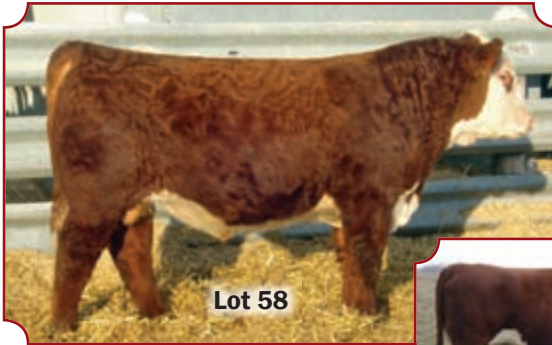

58 OHR LOINEYE 19N 47X

OHRR 47X 2/24/2010 100% 1A 43119457

SHF Rib Eye M326 R117

KCF Bennett 3008 M326

Sire:

HVH Miss Hudson 83K 8M

OHR Nikita 406E 19N

VCR East Kodiak 506E

Dam:

JAK 218Y Rarity 406E

Long, thick and lots of pigment with a really good Kodiak mother. Dam WWR 112! Breed improver for 12 of 15 categories. Top 10% for scrotal, marbling and all 4 profit indexes. Rib Eye worked well on Kodiak daughters!

BW	2.4
WW	47
YW	70
MILK	15
TM	38
SC	1.4
REA	.28
FAT	-.008
IMF	.20
BW	82
WW	723
YW	1221

Lot 58